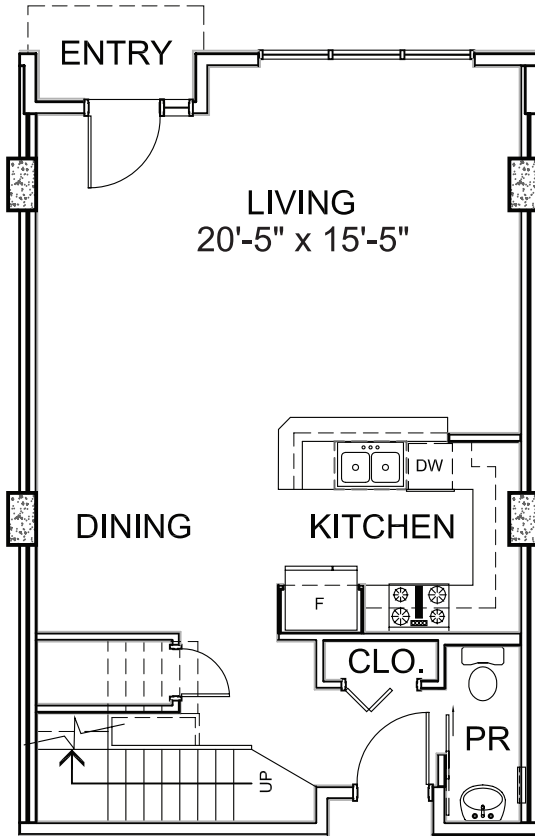

A MODEL

UNIT TYPE A
2 Bedroom
2 Story

Enclosed Area
1,319 sq. ft.

Balcony / Terrace
74 sq. ft.

Total Area
1,393 sq. ft.

LOWER LEVEL
SCALE: 1/8" = 1'-0"

UPPER LEVEL
SCALE: 1/8" = 1'-0"