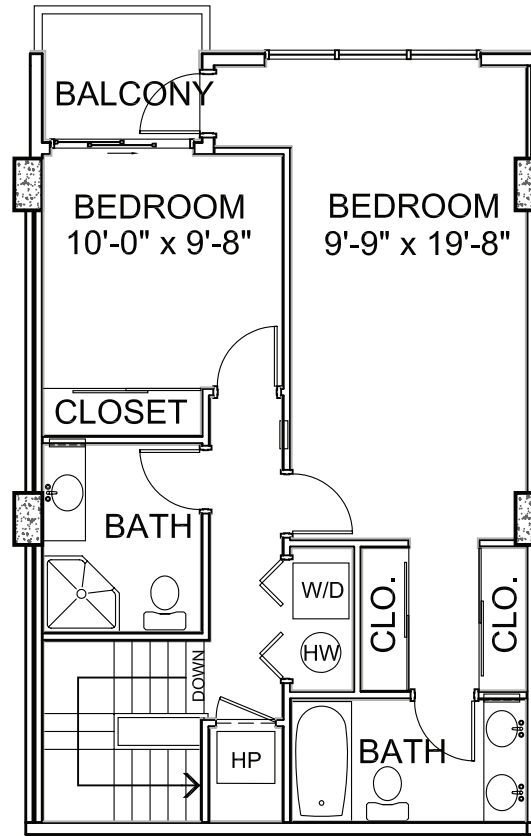

A MODEL

UNIT TYPE A
2 Bedroom
2 Story

Enclosed Area
1,319 sq. ft.

Balcony / Terrace
74 sq. ft.

Total Area
1,393 sq. ft.

LOWER LEVEL
SCALE: 1/8" = 1'-0"

UPPER LEVEL
SCALE: 1/8" = 1'-0"