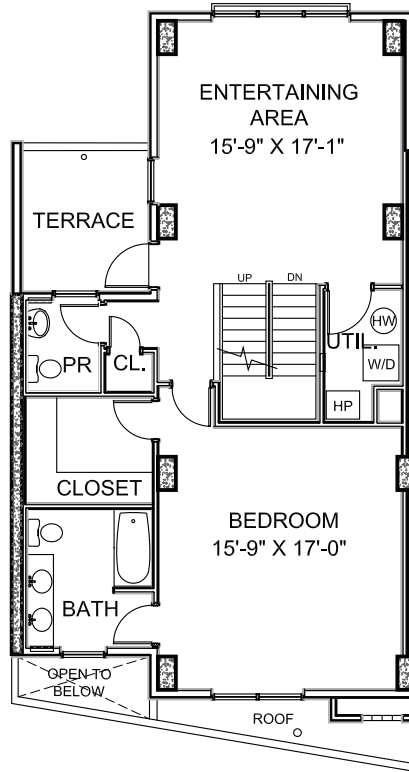

B-2 MODEL

UNIT TYPE B2
 2 Bedroom
 Den + Family Room
 2 Story

Enclosed Area
 2,613 sq. ft.

Balcony / Terrace
 403 sq. ft.

Total Area
 3,016 sq. ft.

LOWER LEVEL
 SCALE: 1/8" = 1'-0"

SECOND LEVEL
 SCALE: 1/8" = 1'-0"

THIRD LEVEL
 SCALE: 1/8" = 1'-0"