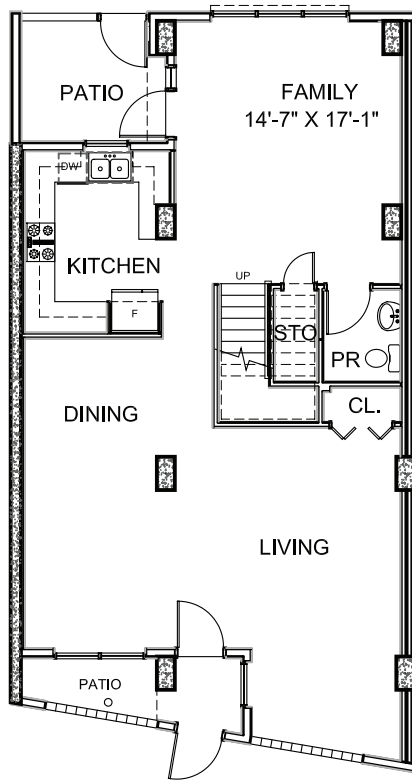

B-2 MODEL

UNIT TYPE B2
 2 Bedroom
 Den + Family Room
 2 Story

Enclosed Area
 2,613 sq. ft.

Balcony / Terrace
 403 sq. ft.

Total Area
 3,016 sq. ft.

LOWER LEVEL
 SCALE: 1/8" = 1'-0"

SECOND LEVEL
 SCALE: 1/8" = 1'-0"

THIRD LEVEL
 SCALE: 1/8" = 1'-0"