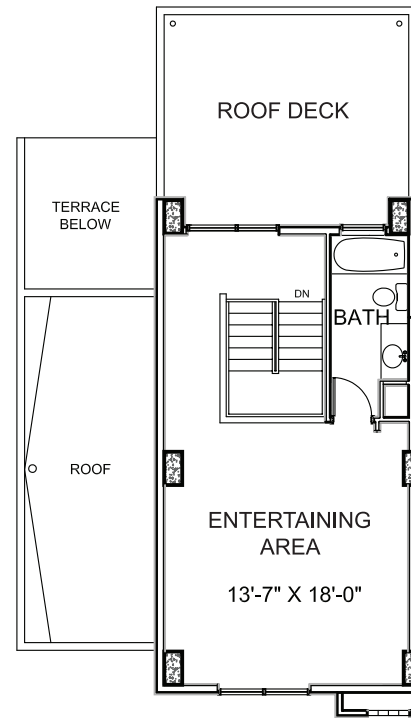

B-2 MODEL

UNIT TYPE B2
 2 Bedroom
 Den + Family Room
 2 Story

Enclosed Area
 2,613 sq. ft.

Balcony / Terrace
 403 sq. ft.

Total Area
 3,016 sq. ft.

LOWER LEVEL
 SCALE: 1/8" = 1'-0"

SECOND LEVEL
 SCALE: 1/8" = 1'-0"

THIRD LEVEL
 SCALE: 1/8" = 1'-0"