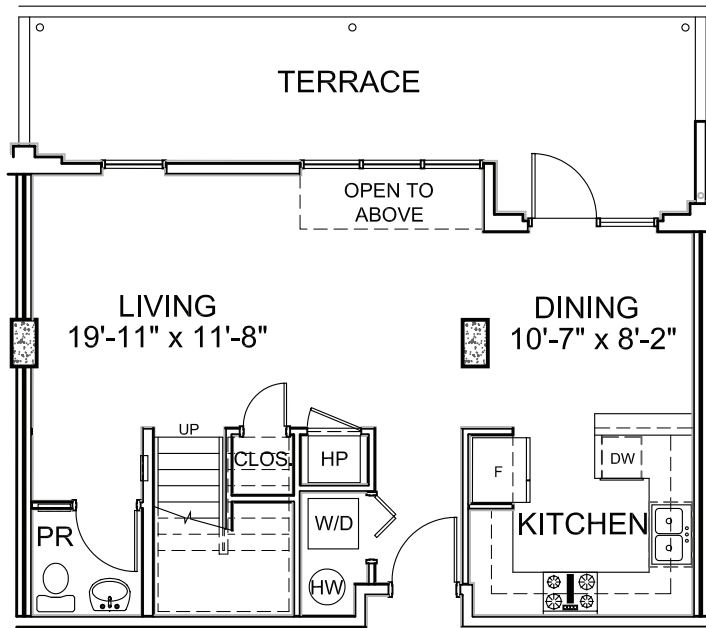

C MODEL

LOWER LEVEL
SCALE: 1/8" = 1'-0"

UPPER LEVEL
SCALE: 1/8" = 1'-0"

UNIT TYPE C
2 Bedroom
2 Story

Enclosed Area
1,202 sq. ft.

Balcony / Terrace
307 sq. ft.

Total Area
1,509 sq. ft.