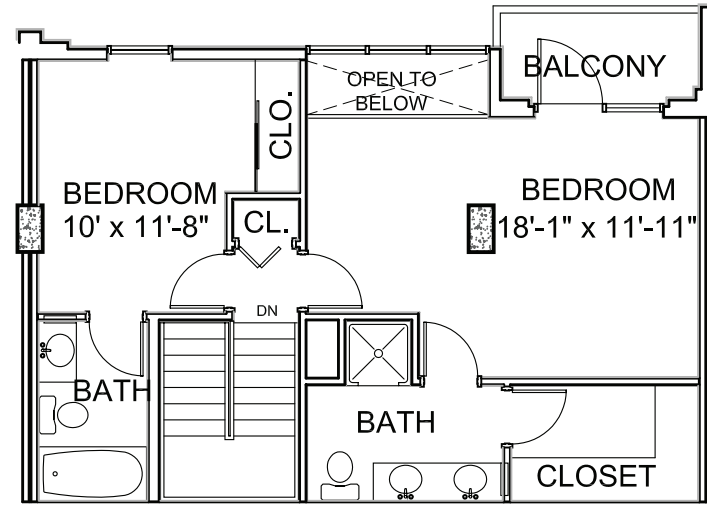

C MODEL

LOWER LEVEL
SCALE: 1/8" = 1'-0"

UPPER LEVEL
SCALE: 1/8" = 1'-0"

UNIT TYPE C
2 Bedroom
2 Story

Enclosed Area
1,202 sq. ft.

Balcony / Terrace
307 sq. ft.

Total Area
1,509 sq. ft.