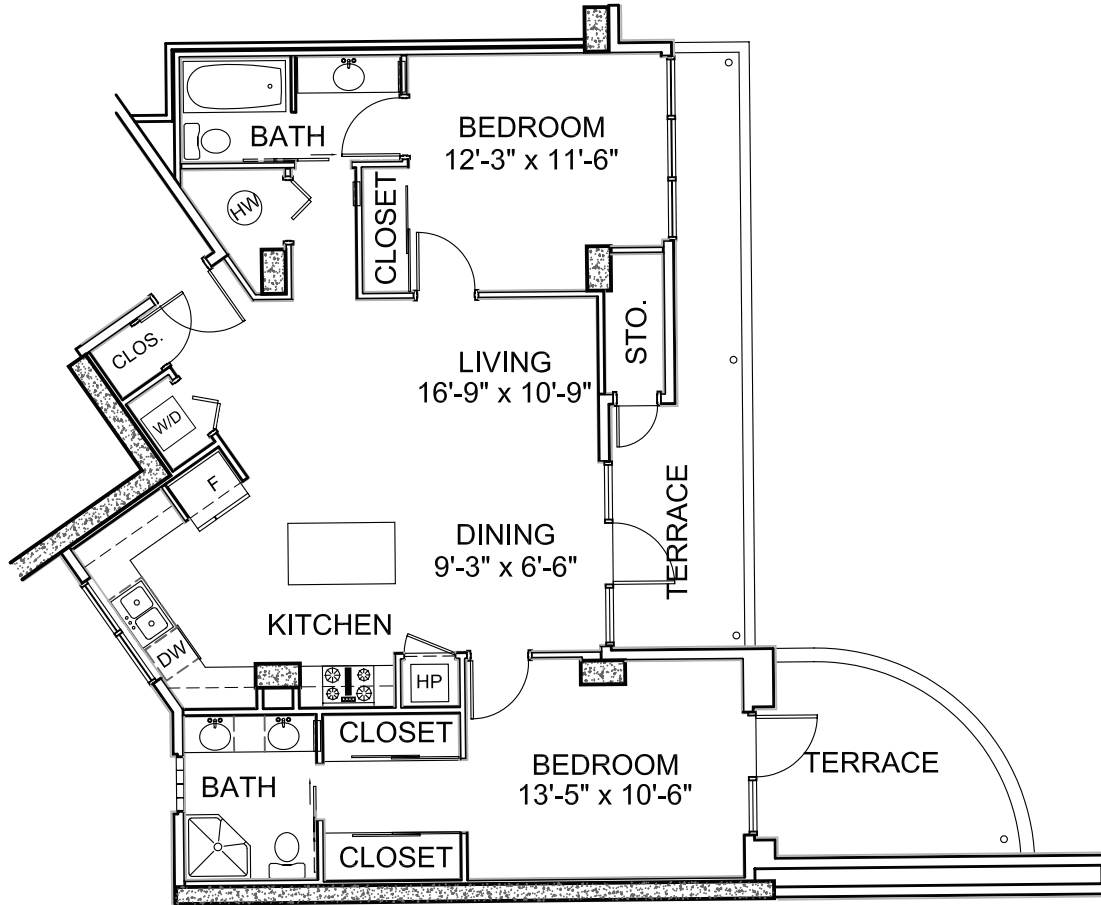

# E-1 MODEL

**UNIT TYPE E1**  
2 Bedroom  
2nd Floor Only

**Enclosed Area**  
1,098 sq. ft.

**Balcony / Terrace**  
263 sq. ft.

**Total Area**  
1,361 sq. ft.

**FLOOR PLAN**  
SCALE: 1/8" = 1'-0"