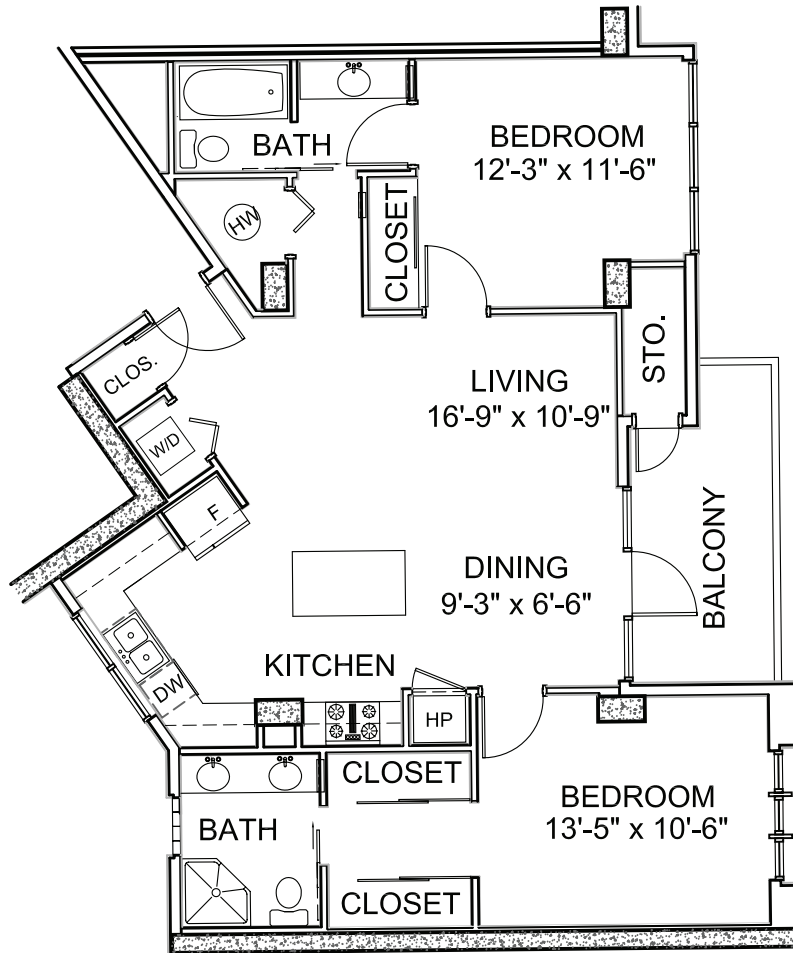

E-2 MODEL

UNIT TYPE E2
2 Bedroom
Typical Floor

Enclosed Area
1,098 sq. ft.

Balcony / Terrace
96 sq. ft.

Total Area
1,194 sq. ft.

FLOOR PLAN
SCALE: 1/8" = 1'-0"