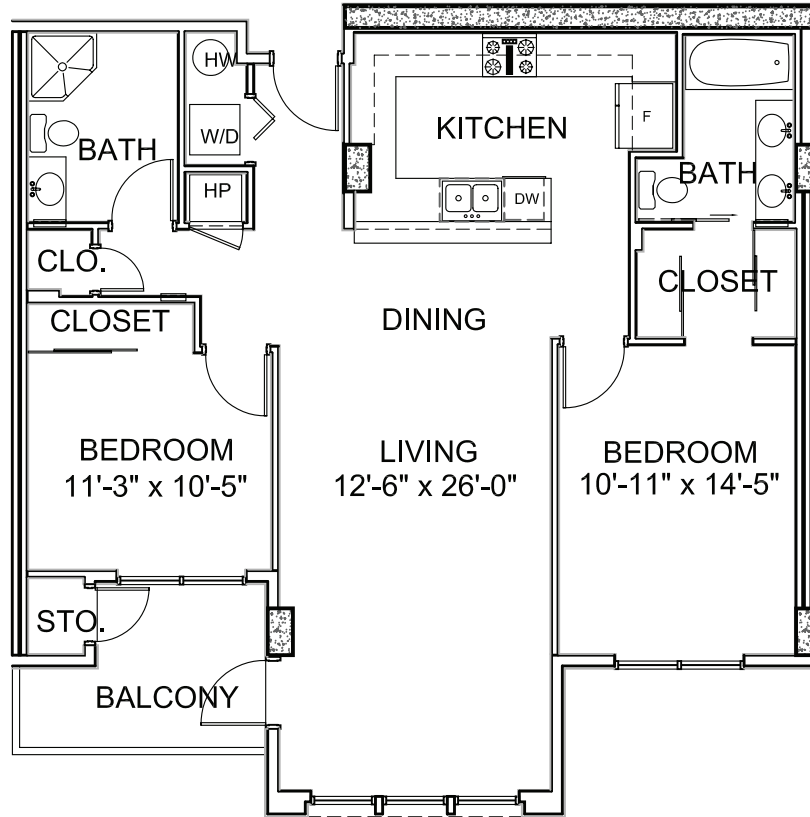

F-1 MODEL

UNIT TYPE F1
2 Bedroom
1st, 2nd & 3rd Floors

Enclosed Area
1,143 sq. ft.

Balcony / Terrace
79 sq. ft.

Total Area
1,222 sq. ft.

FLOOR PLAN
SCALE: 1/8" = 1'-0"