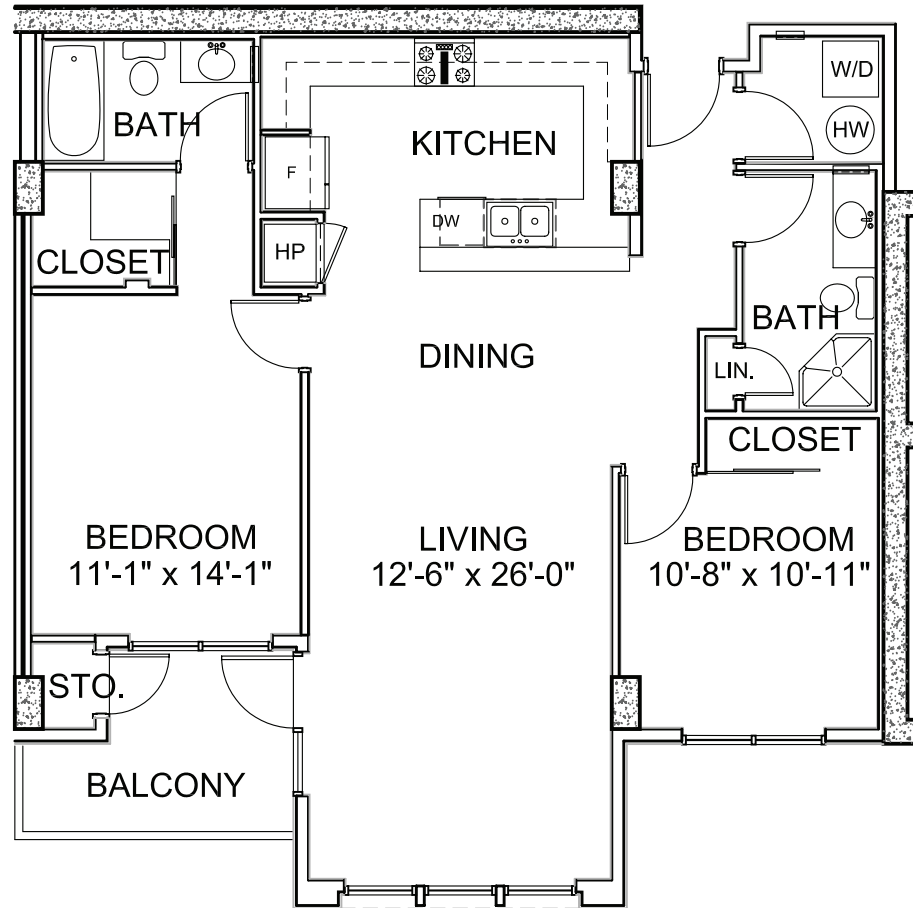

F-2 MODEL

UNIT TYPE F2
2 Bedroom
Floors 1, 2, 3 & 4

Enclosed Area
1,143 sq. ft.

Balcony / Terrace
79 sq. ft.

Total Area
1,222 sq. ft.

FLOOR PLAN
SCALE: 1/8" = 1'-0"