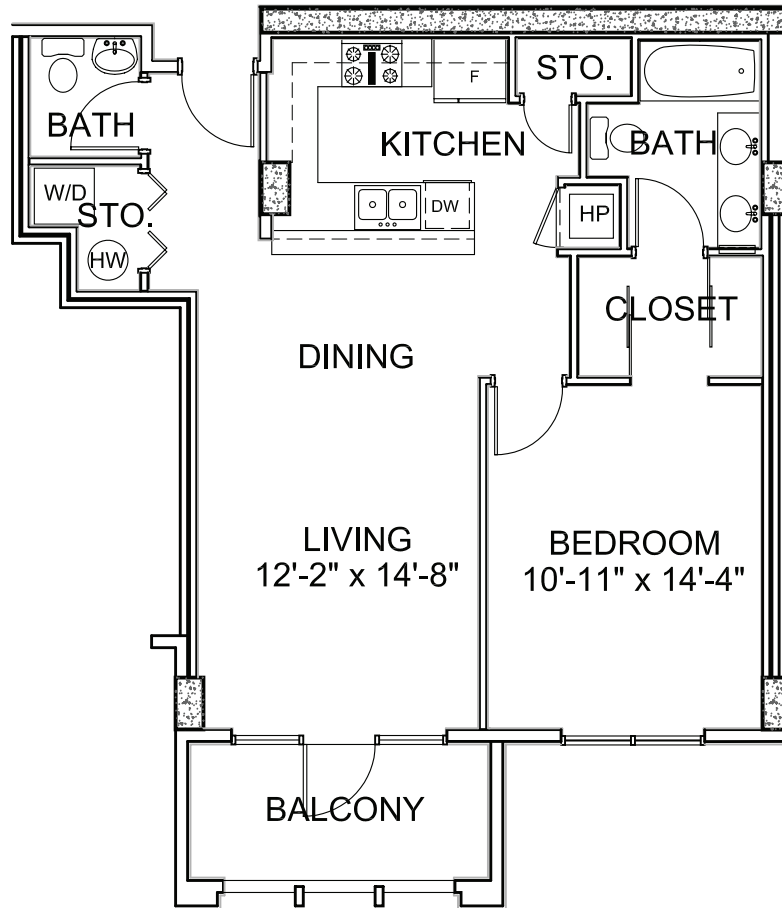

F-3 Model

UNIT TYPE F3
1 Bedroom
4th Floor Only

Enclosed Area
812 sq. ft.

Balcony / Terrace
88 sq. ft.

Total Area
900 sq. ft.

FLOOR PLAN
SCALE: 1/8" = 1'-0"