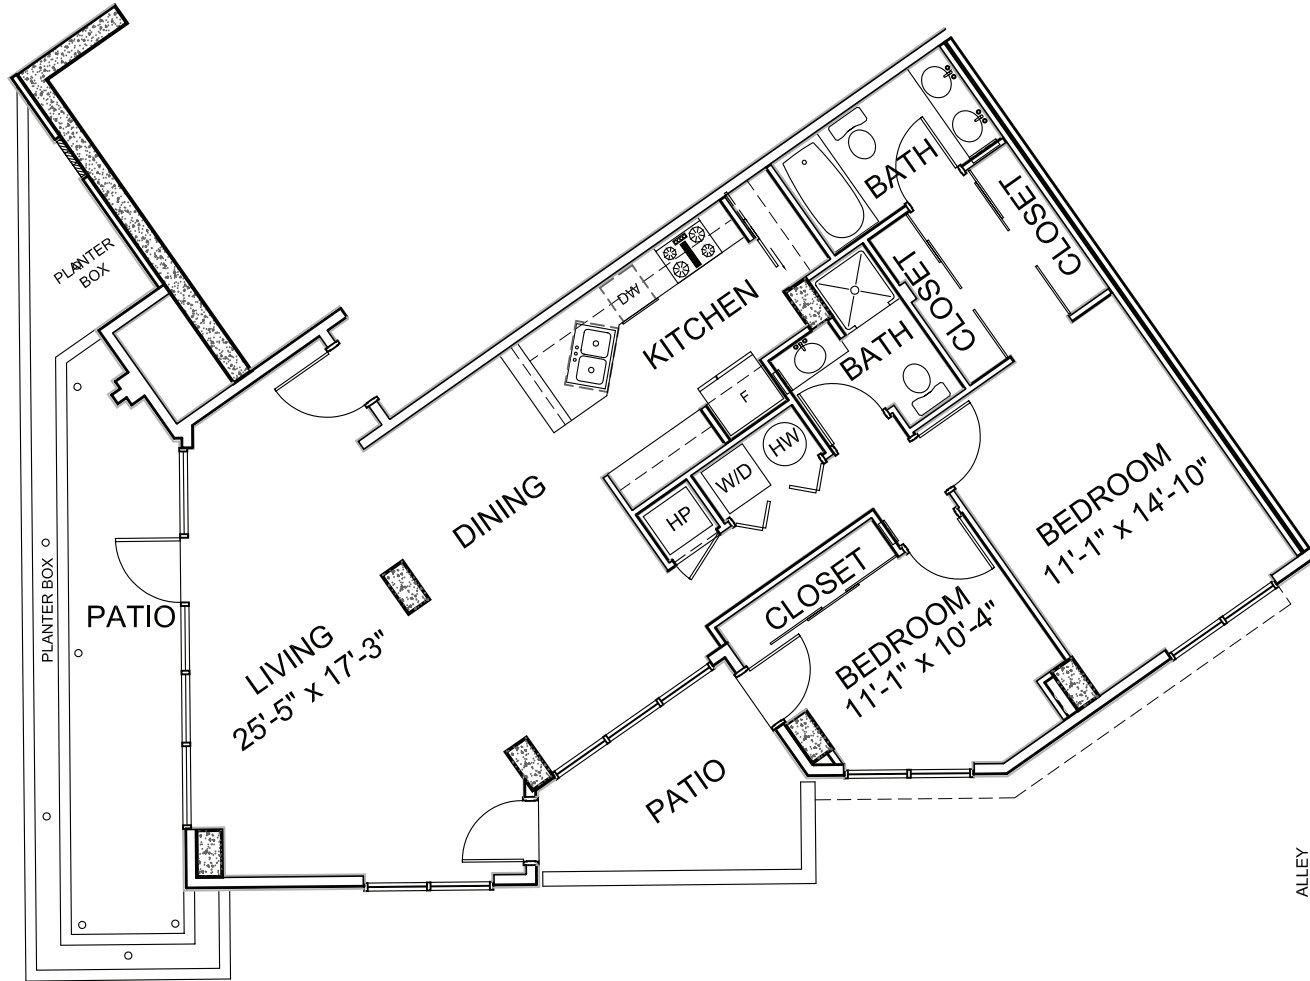

G MODEL

UNIT TYPE G
2 Bedroom
1st Floor Only

Enclosed Area
1,213 sq. ft.

Balcony / Terrace
250 sq. ft.

Total Area
1,463 sq. ft.

FLOOR PLAN
SCALE: 1/8" = 1'-0"