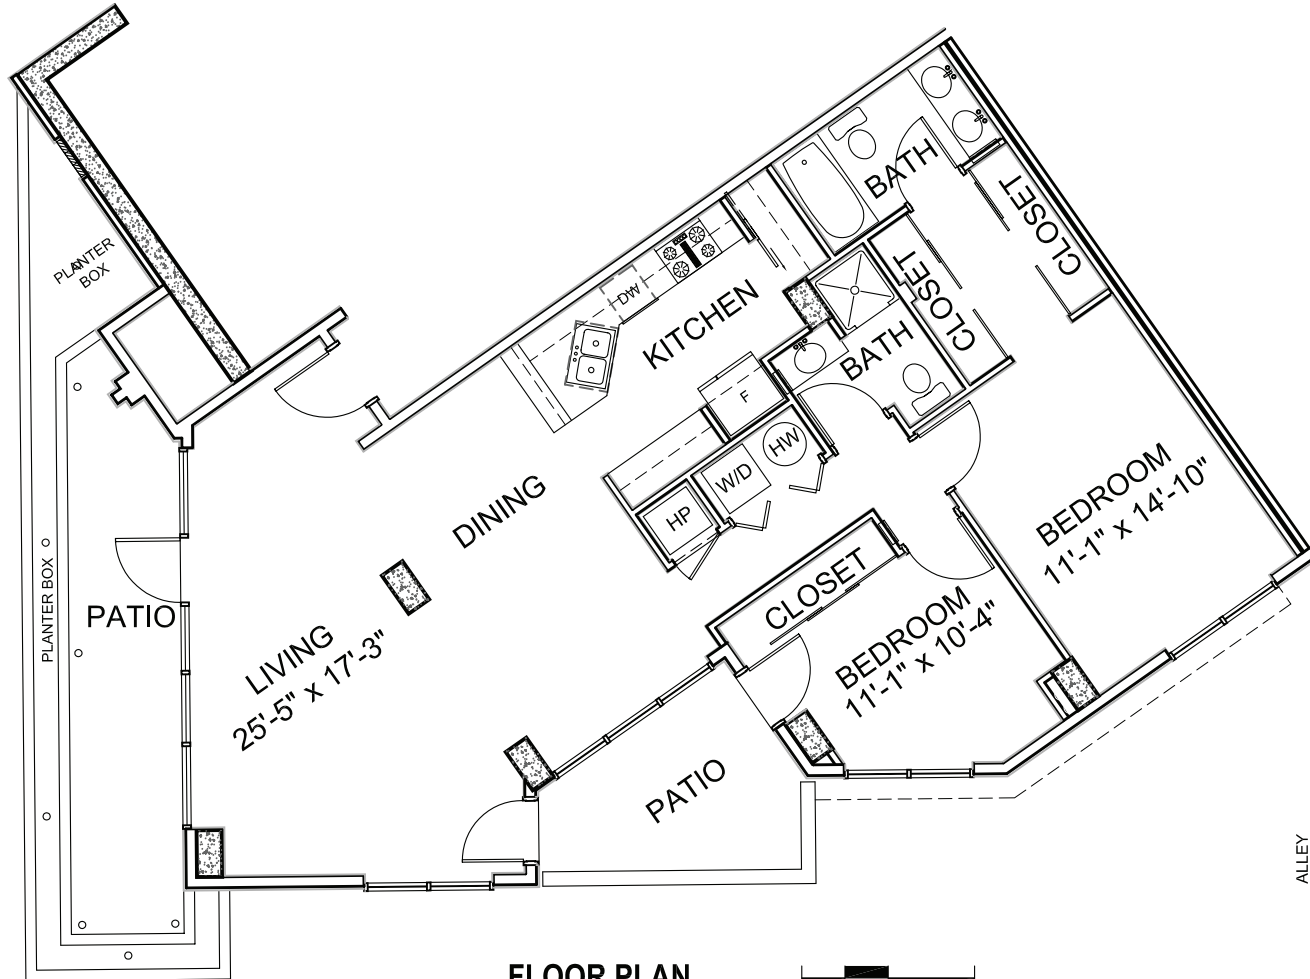

G-1 MODEL

UNIT TYPE G-1
2 Bedroom
1st Floor Only

Enclosed Area
1,213 sq. ft.

Balcony / Terrace
237 sq. ft.

Total Area
1,450 sq. ft.

FLOOR PLAN
SCALE: 1/8" = 1'-0"