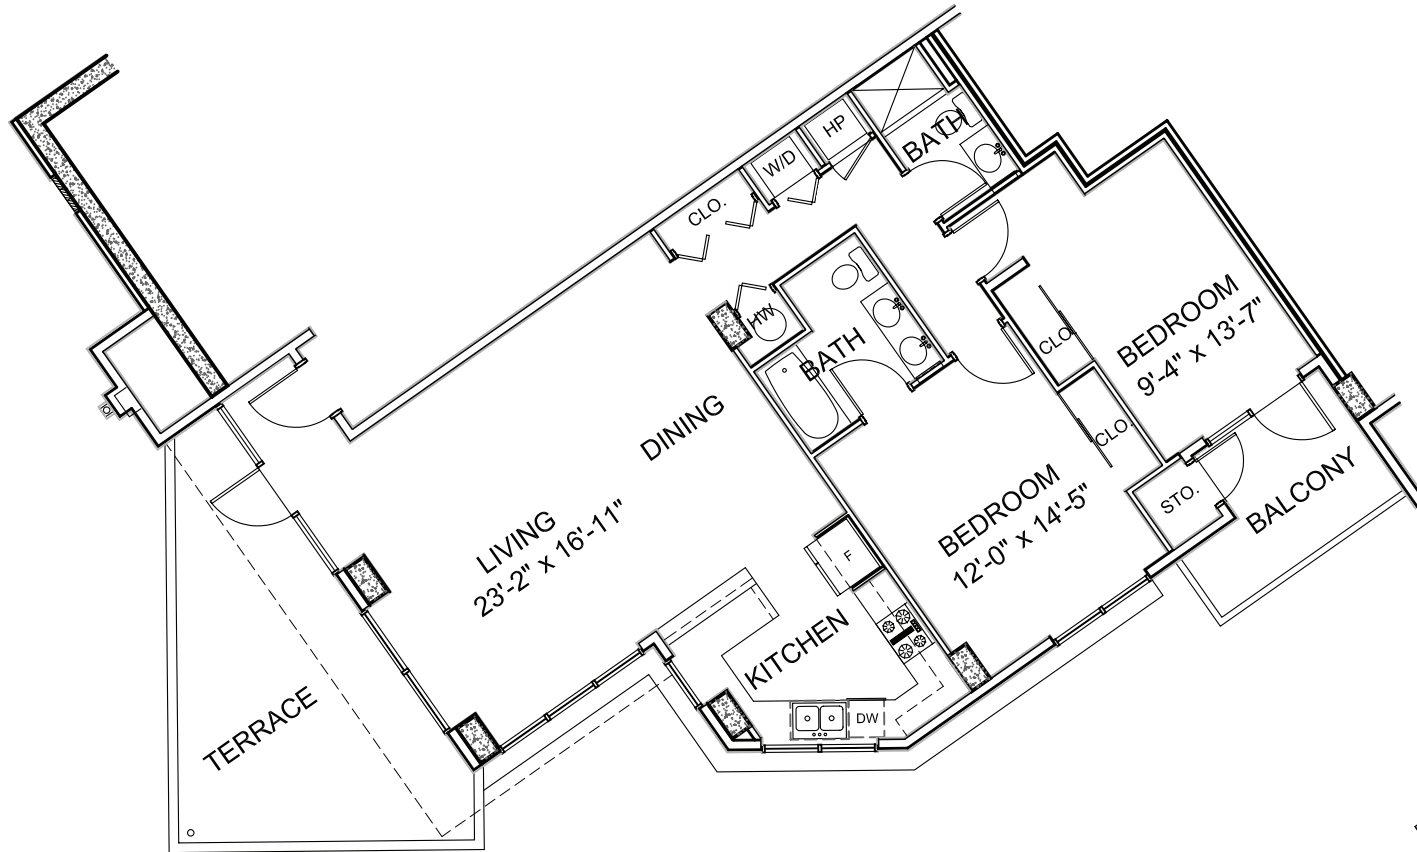

G-2 MODEL

UNIT TYPE G2
2 Bedroom
4th Floor Only

Enclosed Area
1,227 sq. ft.

Balcony / Terrace
240 sq. ft.

Total Area
1,467 sq. ft.

FLOOR PLAN
SCALE: 1/8" = 1'-0"