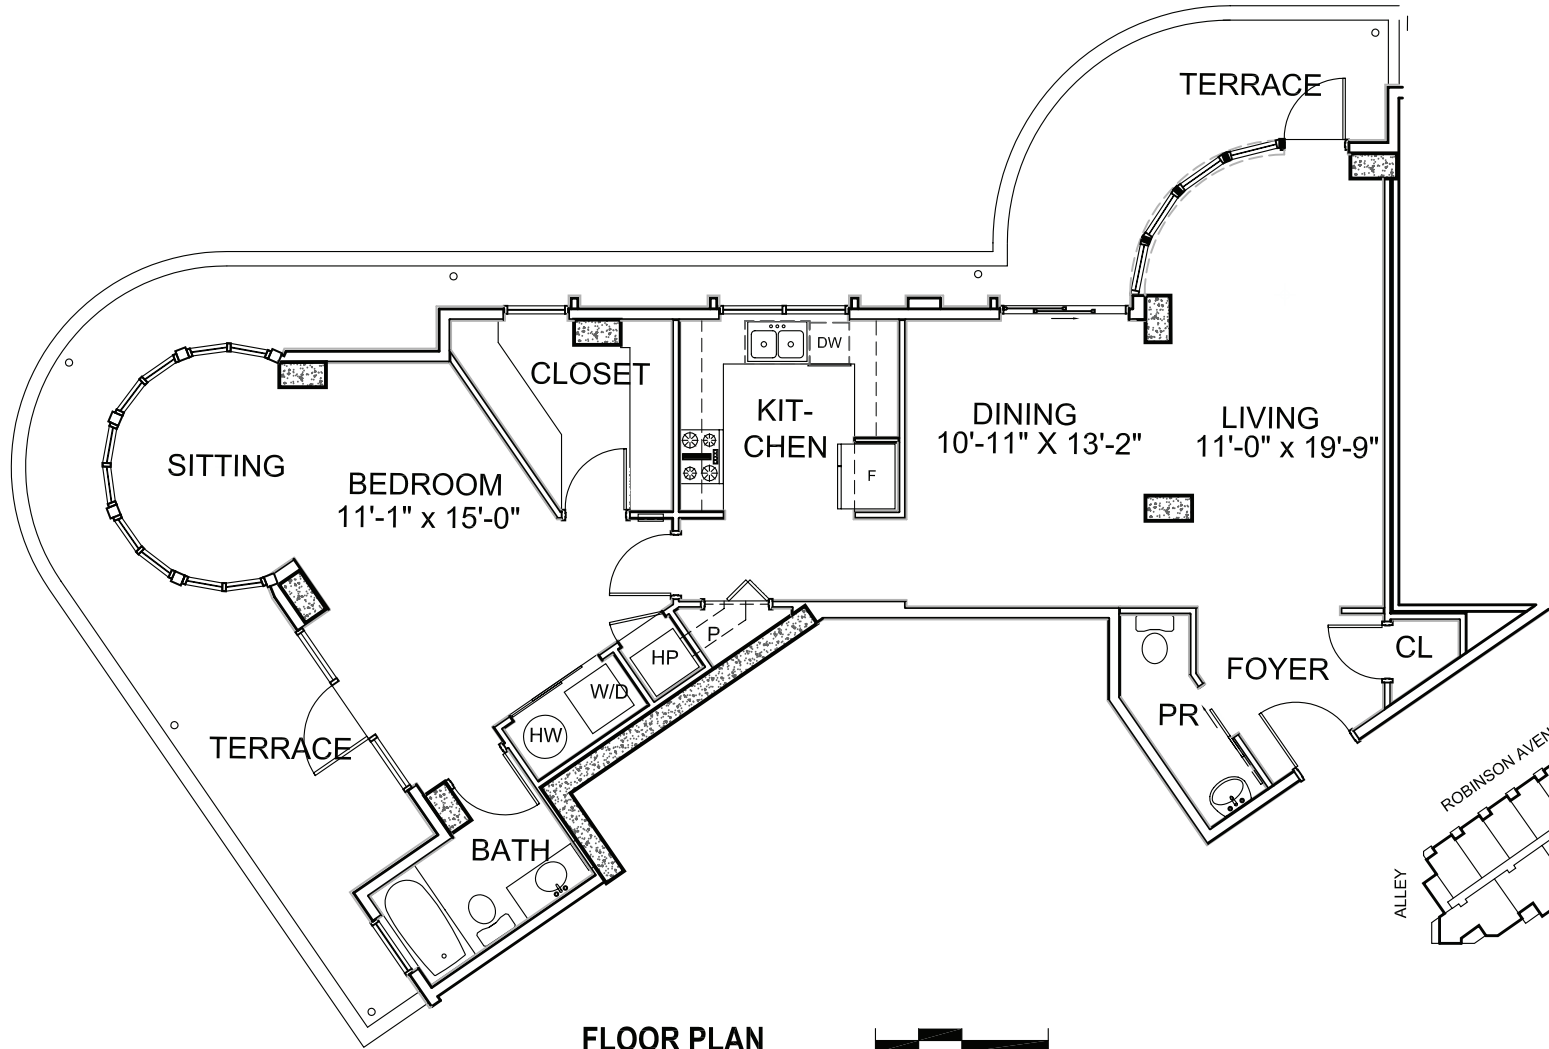

# H MODEL

**UNIT TYPE H**  
1 Bedroom  
2nd Floor Only

**Enclosed Area**  
1,205 sq. ft.

**Balcony / Terrace**  
509 sq. ft.

**Total Area**  
1,714 sq. ft.

**FLOOR PLAN**  
SCALE: 1/8" = 1'-0"