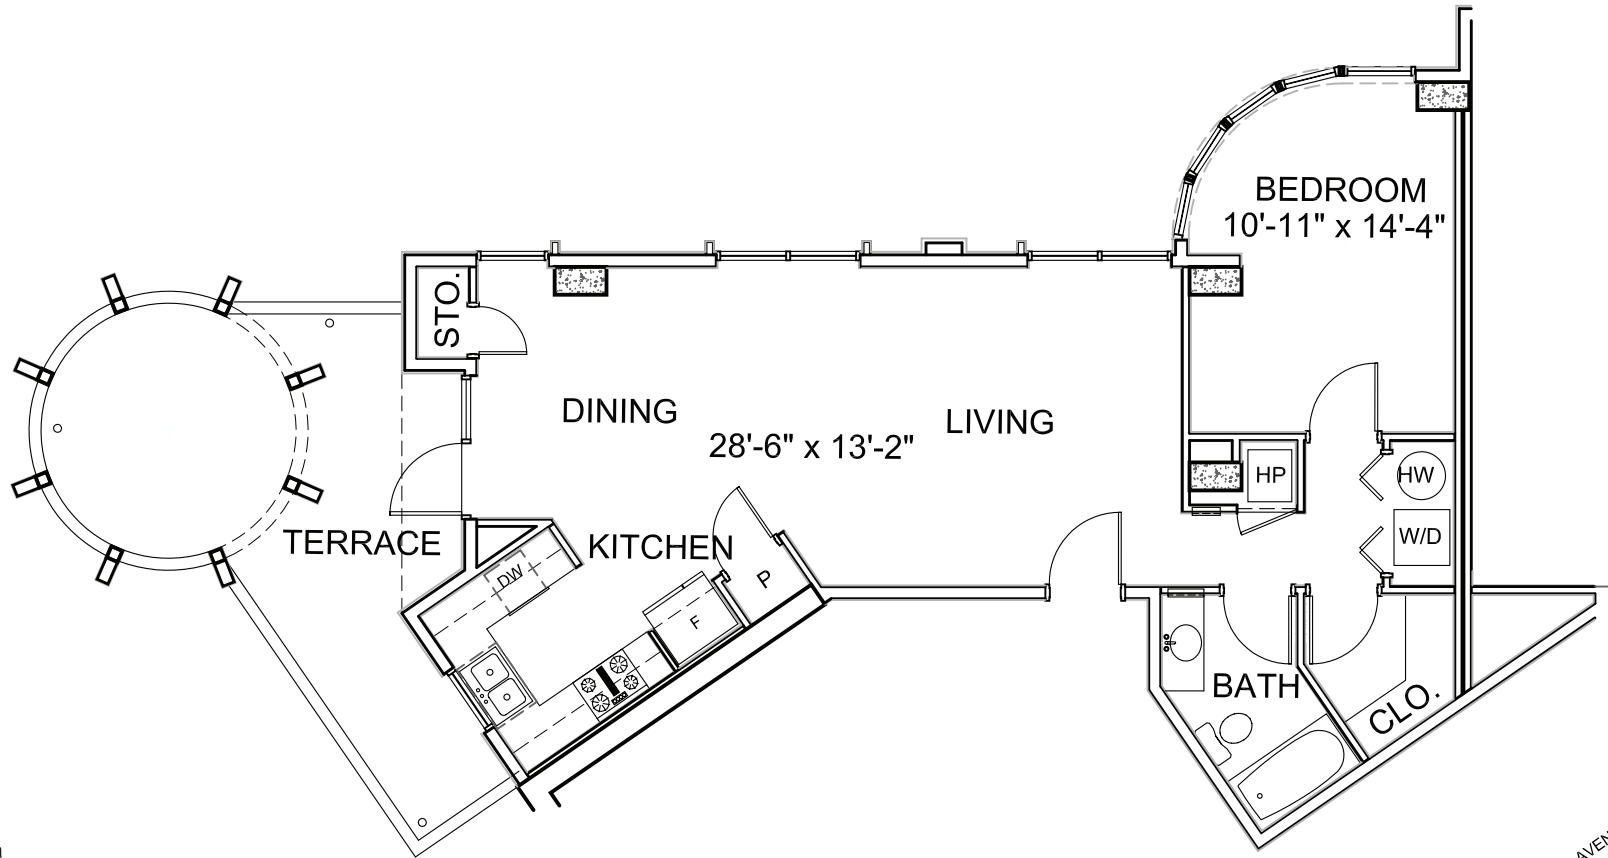

K MODEL

UNIT TYPE K
1 Bedroom
4th Floor Only

Enclosed Area
864 sq. ft.

Balcony / Terrace
262 sq. ft.

Total Area
1,126 sq. ft.

FLOOR PLAN
SCALE: 1/8" = 1'-0"

D · E · C · A