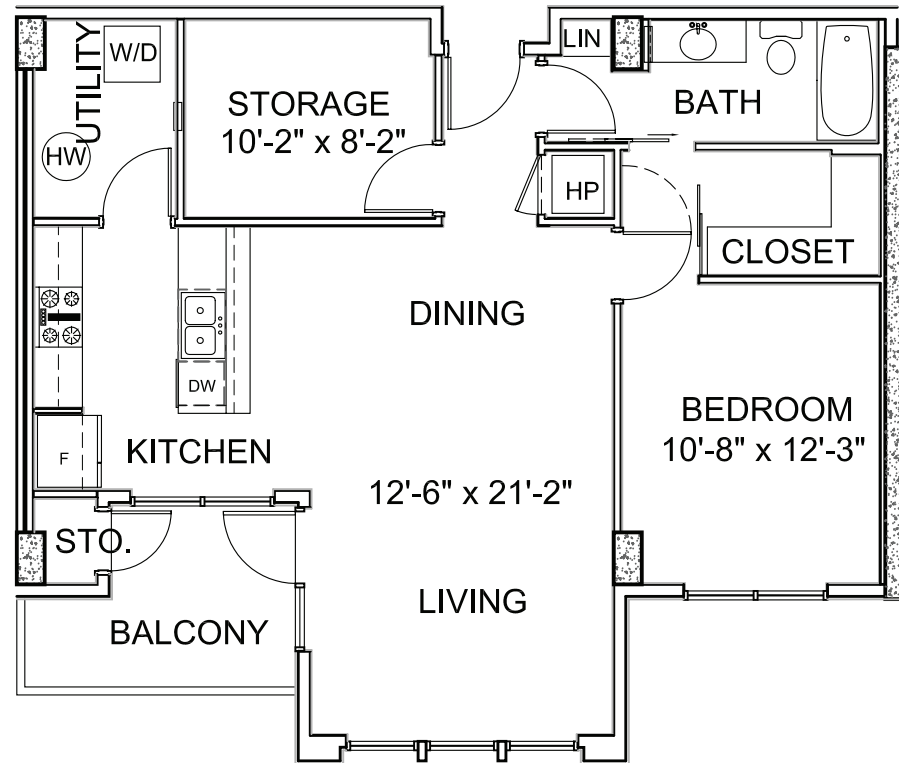

L MODEL

UNIT TYPE L
1 Bedroom
5th Floor Only

Enclosed Area
956 sq. ft.

Balcony / Terrace
79 sq. ft.

Total Area
1,035 sq. ft.

FLOOR PLAN
SCALE: 1/8" = 1'-0"

D · E · C · A