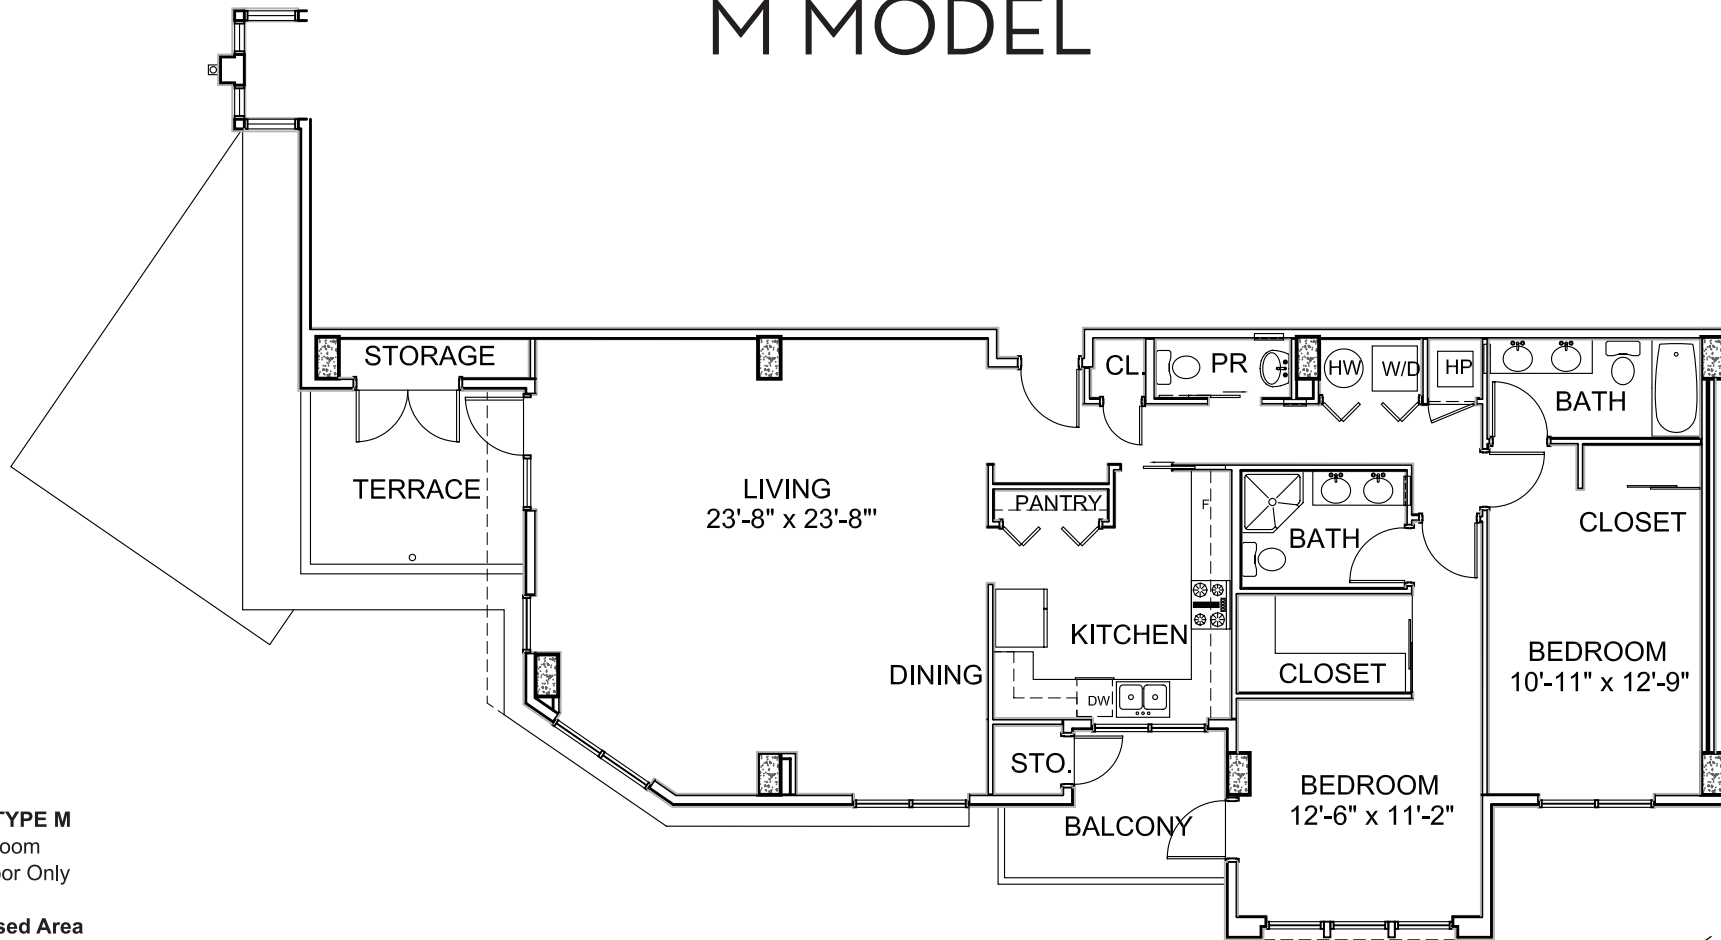

# M MODEL

**UNIT TYPE M**  
2 Bedroom  
5th Floor Only

**Enclosed Area**  
1,576 sq. ft.

**Balcony / Terrace**  
188 sq. ft.

**Total Area**  
1,764 sq. ft.

**FLOOR PLAN**  
SCALE: 1/8" = 1'-0"